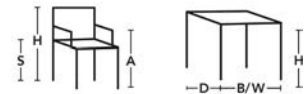

TECHNICAL INFORMATION

Table in white pigmented massive ash. The tables are equipped with castors.

CASTORS

ASH

DETAIL

BASE

ARCHIPELAGO

H 500, Ø500

H 400, Ø600

H 350, Ø850