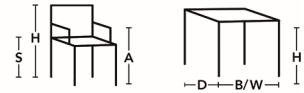

PRODUCT INFORMATION

The idea to Bird came when the creators visited the the Swedish Museum of Natural History in Stockholm to collect inspiration. Bird is a different 'single table' whose design brings the mind to a bird's leg. With a connected form and special design the table has its own expression but remains easy to apply.

Bird can stand alone or complement different seating constellations. Bird has a graphic yet dynamic form language due to its many directions. The unique foot consists of a water-cut sheet and a triangular pipe that has the features of a bird's foot.

TECHNICAL INFORMATION

Available for the United States market.

Table top in texture lacquered MDF, NCS 0602-G06Y ≈ RAL 9003. Frame in lacquered metal, RAL 9010. Felt glides.

BIRD