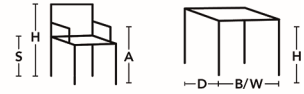

OFFECCT

CORNFLAKE