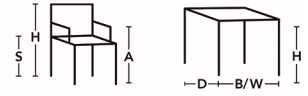

RAL 9005

OPTIONS

Frame in silver or white texture lacquer.

USB

USB

OFFECCT

EZY

H 560/720, Ø900
H 28,35", Ø 35,43"

H 720, W 1400, D 700
H 28,35", W 55,12", D 27,56"

H 560/720/900/1100, Ø700
H 28,35", Ø 27,56"

H 560/720/900/1100, Ø700
H 43,31", Ø 27,56"

H 560/720/900/1100, W 700, D 700
H 28,35", W 27,56", D 27,56"

H 560/720/900/1100, W 700, D 700
H 43,31", W 27,56", D 27,56"