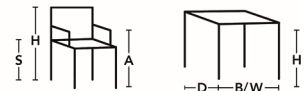

ACCESSORIES

Cushion with removable cover (450 x 450, (600 x 600 mm) alt. (600 x 450 mm)

GRANDFIELD

H 440, W 1100, D 1000/1000
H 17,32", W 43,31", D 39,37"/ 39,37"

H 680, S 440, W 1100, D 1000/730
H 26,77", SH 17,32", W 43,31", D 39,37"/ 28,74"