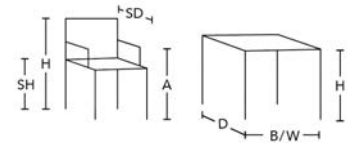

RAL 9006

RAL 9005

RAL 9003

FLEXI
COLOR

ACCESSORIES

Powerbox 300 x 150 mm with four sockets, 2 x 220V, 2 x RJ-45 (Ethernet) in chrome, silver or white.

POWERBOX

CORNFLAKE

H 720/1090, W 750, D 750

H 720/1090, W 2200, D 750

H 720/1090, W 1100, D 1100

Ø1200, H 720

H 720, W 2200, D 1100

This product is available in an eco-labeled performance, certified by the Nordic Ecolabel and/or Möbelfakta. By choosing this product you make a difference towards a better environment.