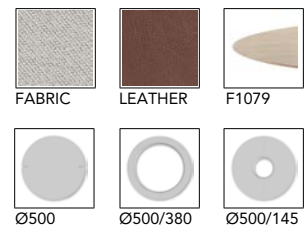

On Point Medium, has an upholstered frame with a table top in white-pigmented oak. The center module in the middle of the table top is in lacquered MDF. It is available in different dimensions and makes it possible to fit different sizes of plants into the table. The tables heights make it possible to choose between standing or sitting on a bar stool.

TECHNICAL INFORMATION

Frame in wood upholstered in fabric or leather. Standard leather Elmo Soft. Base in leather. Table top in white pigmented oak laminate with beveled edges. Center module in three different variations, outside measurement Ø500 mm. Grey lacquered MDF NCS S6500-N for O₂asis with two different inside measurements 380/145 mm, alternative a full center module in grey laminated plywood. Compartment for plants: Ø650 mm, height 900 mm.