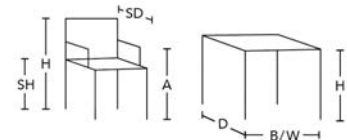

ON POINT MEDIUM