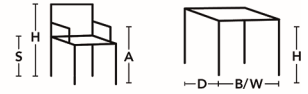

## ON POINT MEDIUM

H 900, Ø 1200  
H 35,43", Ø 47,24"

This product is available in an eco-labeled performance, certified by the Nordic Ecolabel and/or Möbelfakta. By choosing this product you make a difference towards a better environment.