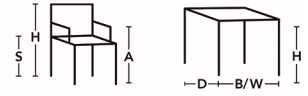

OFFECCT

PALMA MEETING