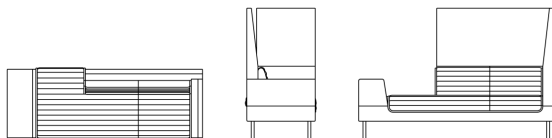

SMALLROOM PLUS

H 1340, S 440, W 1505, A 610, D 720, Left (alt. right)
H 52,76", SH 17,32", W 59,25", A 24,02", D 28,35"

H 1340, S 440, W 1005, A 610, D 720, Left (alt. right)
H 52,76", SH 17,32", W 39,57", A 24,02", D 28,35"

H 1340, S 440, W 2005, A 610, D 720, Left (alt. right)
H 52,76", SH 17,32", W 78,94", A 24,02", D 28,35"

OFFECCT *O₂asis*

O₂asis is an assortment of design products, which together with flowers and plants enhances and adds value to the work environment, not least through an improved indoor air quality.