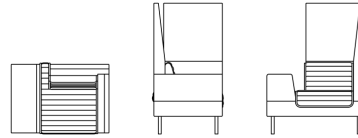

OFFECCT

SMALLROOM PLUS

H 1340, S 440, W 1505, A 610, D 720, Left (alt. right)
H 52,76", SH 17,32", W 59,25", A 24,02", D 28,35"

H 1340, S 440, W 1005, A 610, D 720, Left (alt. right)
H 52,76", SH 17,32", W 39,57", A 24,02", D 28,35"

H 1340, S 440, W 2005, A 610, D 720, Left (alt. right)
H 52,76", SH 17,32", W 78,94", A 24,02", D 28,35"

OFFECCT *Oasis* Oasis is an assortment of design products, which together with flowers and plants enhances and adds value to the work environment, not least through an improved indoor air quality.