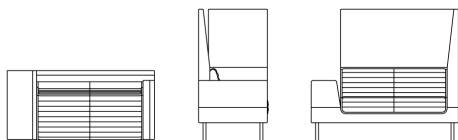

ACCESSORIES

Writing tablet in wenge laminat Abet 313 alt. w (200 x 650 mm). Writing tablet incl. powerbox

USB

USB

WENGE ABET 313

ASH

WRITING TABLET

POWERBOX

SMALLROOM PLUS

H 1340, S 440, W 1505, A 610, D 720, Left (alt. right)
H 52,76", SH 17,32", W 59,25", A 24,02", D 28,35"

H 1340, S 440, W 1005, A 610, D 720, Left (alt. right)
H 52,76", SH 17,32", W 39,57", A 24,02", D 28,35"