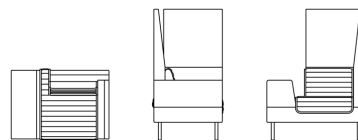

ACCESSORIES

Writing tablet in wenge laminat Abet 313 alt. w (200 x 650 mm). Writing tablet incl. powerbox

USB

USB

WENGE ABET 313

ASH

WRITING TABLET

POWERBOX

SMALLROOM PLUS

H 1340, S 440, W 1505, A 610, D 720, Left (alt. right)
H 52,76", SH 17,32", W 59,25", A 24,02", D 28,35"

H 1340, S 440, W 1005, A 610, D 720, Left (alt. right)
H 52,76", SH 17,32", W 39,57", A 24,02", D 28,35"