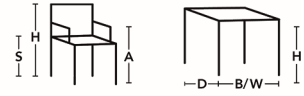

ACCESSORIES

Writing tablet in wenge laminat Abet 313 alt. w (200 x 650 mm). Writing tablet incl. powerbox

USB

USB

WENGE ABET 313

ASH

WRITING TABLET

POWERBOX

OFFECCT

SMALLROOM PLUS

H 1340, S 440, W 1505, A 610, D 720, Left (alt. right)
H 52,76", SH 17,32", W 59,25", A 24,02", D 28,35"

H 1340, S 440, W 1005, A 610, D 720, Left (alt. right)
H 52,76", SH 17,32", W 39,57", A 24,02", D 28,35"

H 1340, S 440, W 2005, A 610, D 720, Left (alt. right)
H 52,76", SH 17,32", W 78,94", A 24,02", D 28,35"

OFFECCT *Oasis* Oasis is an assortment of design products, which together with flowers and plants enhances and adds value to the work environment, not least through an improved indoor air quality.