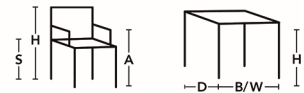

## TECHNICAL INFORMATION

Available for the United States market.

Tabletop, stand and base in white lacquered metal. The table is height adjustable from 550 mm - 720 mm.

## DETAIL

The table is height adjustable from 550 mm - 720 mm.

## TOOL

H 550/720, W 390, D 540  
H 21,65"/28,35", W 15,35", D 21,26"